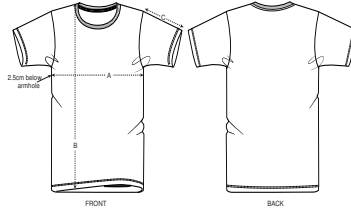

Größentabelle T-Shirts

Herren / Unisex

SIZES		XXS	XS	S	M	L	XL	XXL	3XL	4XL	5XL
A	Half Chest	43.5	46	49	52	55	58	61	64	69	74
B	Body Length	64	66	69	72	74	76	78	80	82	84
C	Sleeve Length	19	19.5	20.5	21.5	22.5	22.5	23.5	24.5	24.5	25

Some sizes are only available on a limited number of colours. Please check our webshop for latest information

Damen

SIZES		XS	S	M	L	XL	XXL
A	Half Chest	42	44.5	47.5	50.5	53.5	56.5
B	Body Length	62	64	66	68	69	69
C	Sleeve Length	16	16	17	17	18	18