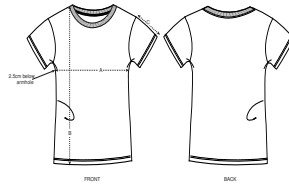

Größentabelle T-Shirts

Herren / Unisex

SIZES		XXS	XS	S	M	L	XL	XXL	3XL	4XL	5XL
A	Half Chest	43.5	46	49	52	55	58	61	64	69	74
B	Body Length	64	66	69	72	74	76	78	80	82	84
C	Sleeve Length	19	19.5	20.5	21.5	22.5	22.5	23.5	24.5	24.5	25

Some sizes are only available on a limited number of colours. Please check our webshop for latest information

Damen

SIZES		XS	S	M	L	XL	XXL
A	Half Chest	42	44.5	47.5	50.5	53.5	56.5
B	Body Length	62	64	66	68	69	69
C	Sleeve Length	16	16	17	17	18	18